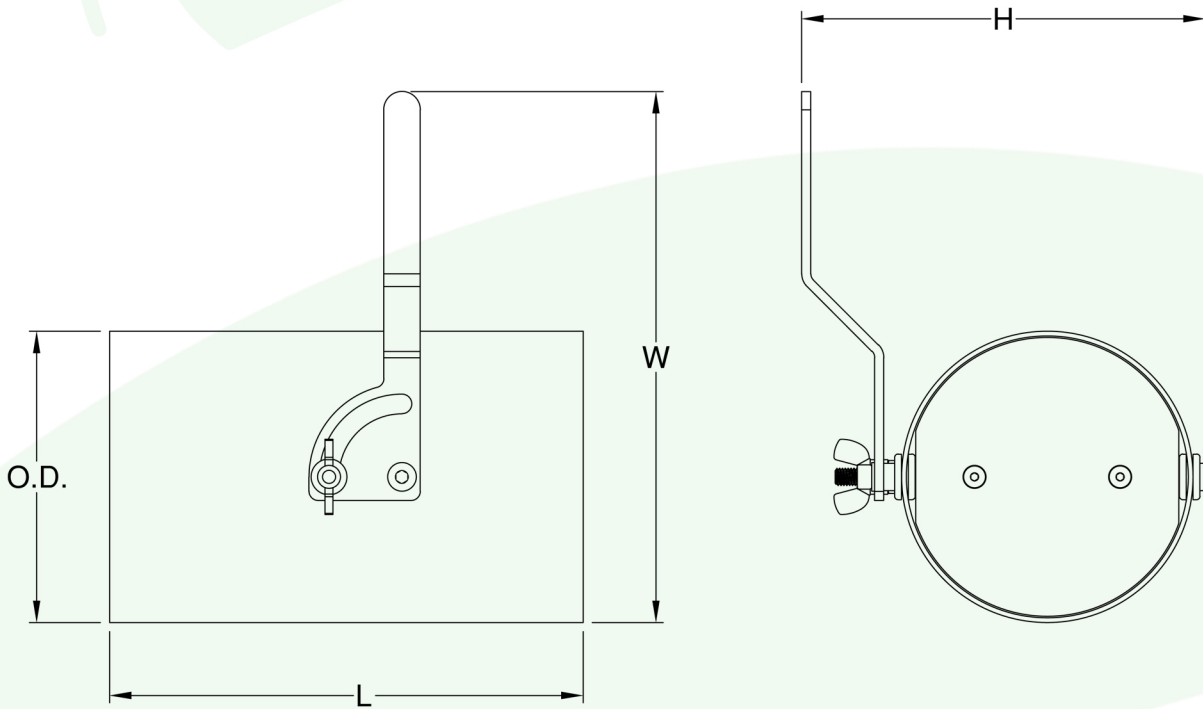

DISC VALVE
STAINLESS STEEL

Part #	Size	Weight	Dimensions			
			O.D.	W	H	L
VA00002	3"	1.3lb. (0.6kg)	3.0in. (77mm)	6.8in. (173mm)	4.6in. (117mm)	5.5in. (127mm)
VA00001	4"	1.8lb. (0.9kg)	4.0in. (102mm)	7.3in. (186mm)	5.6in. (143mm)	6.5in. (153mm)
VA00004	6"	4.4lb. (2.0kg)	6.0in. (153mm)	8.3in. (211mm)	7.6in. (194mm)	9.5in. (229mm)

*Dimensions and weights are approximate and subject to change without notice.