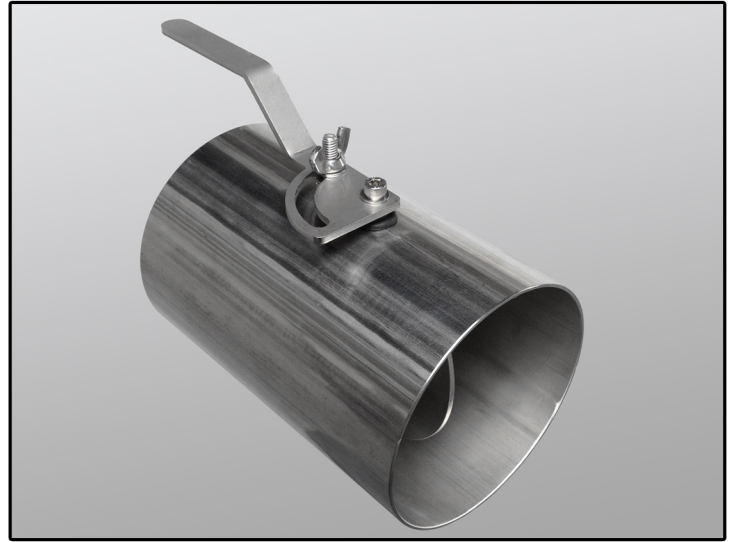

DISC VALVE
STAINLESS STEEL

Part #	Size	Weight	Dimensions			
			O.D.	W	H	L
VA00002	3"	1.3lb. (0.6kg)	3.0in. (77mm)	6.8in. (173mm)	4.6in. (117mm)	5.5in. (127mm)
VA00001	4"	1.8lb. (0.9kg)	4.0in. (102mm)	7.3in. (186mm)	5.6in. (143mm)	6.5in. (153mm)
VA00004	6"	4.4lb. (2.0kg)	6.0in. (153mm)	8.3in. (211mm)	7.6in. (194mm)	9.5in. (229mm)

*Dimensions and weights are approximate and subject to change without notice.