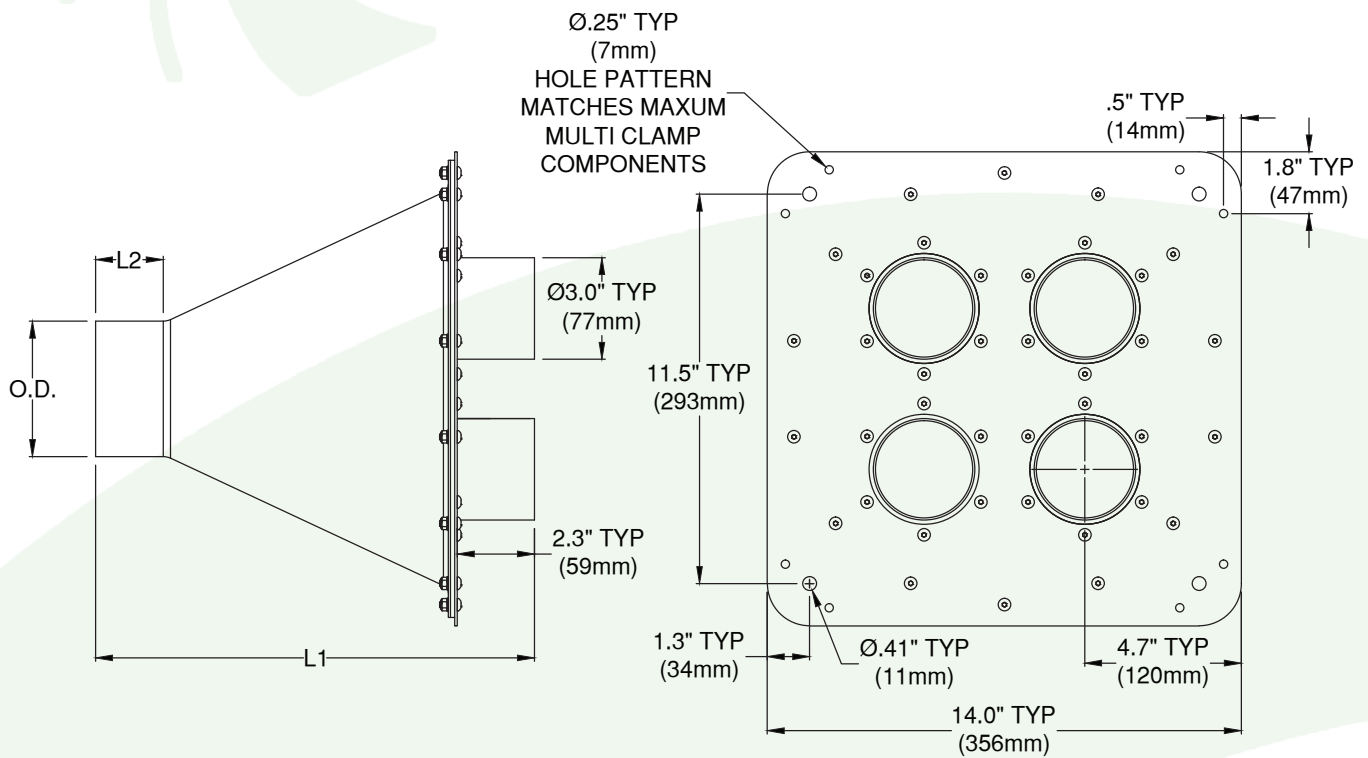

MANIFOLD STAINLESS STEEL

Part #	Type	Weight	Dimensions		
			O.D.	L1	L2
PAM00001	3 Port	8.0lb. (3.7kg)	4.0in. (102mm)	13.0in. (331mm)	2.0in. (51mm)
PAM00002	4 Port	8.0lb. (3.7kg)	4.0in. (102mm)	13.0in. (331mm)	2.0in. (51mm)
PAM00005	3 Port	9.0lb. (4.1kg)	6.0in. (153mm)	12.0in. (305mm)	3.0in. (77mm)
PAM00006	4 Port	9.0lb. (4.1kg)	6.0in. (153mm)	12.0in. (305mm)	3.0in. (77mm)

*Dimensions and weights are approximate and subject to change without notice.