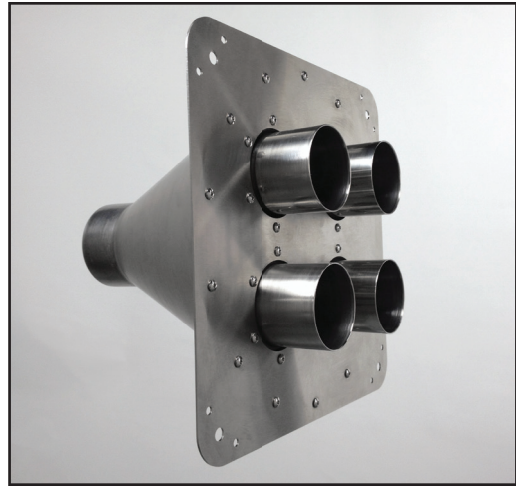

MANIFOLD STAINLESS STEEL

Part #	Type	Weight	Dimensions		
			O.D.	L1	L2
PAM00001	3 Port	8.0lb. (3.7kg)	4.0in. (102mm)	13.0in. (331mm)	2.0in. (51mm)
PAM00002	4 Port	8.0lb. (3.7kg)	4.0in. (102mm)	13.0in. (331mm)	2.0in. (51mm)
PAM00005	3 Port	9.0lb. (4.1kg)	6.0in. (153mm)	12.0in. (305mm)	3.0in. (77mm)
PAM00006	4 Port	9.0lb. (4.1kg)	6.0in. (153mm)	12.0in. (305mm)	3.0in. (77mm)