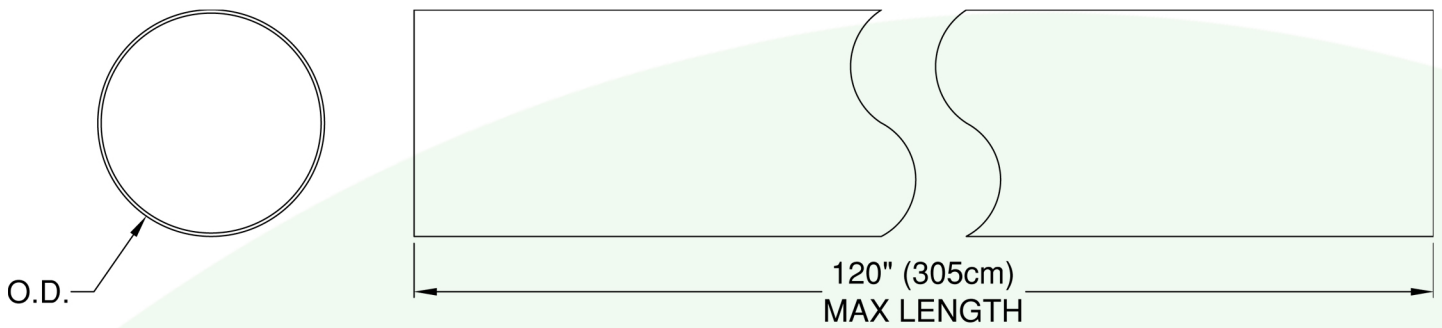

**TUBING**  
STAINLESS STEEL

Part #	Size	Weight	Dimensions	
			O.D.	MAX LENGTH
TA00000	3"	2.1lb./ft. (3.2kg/m)	3.0in. (77mm)	120in. (305cm)
TA00002	4"	2.6lb./ft. (3.9kg/m)	4.0in. (102mm)	120in. (305cm)
TA00004	6"	4.7lb./ft. (7.0kg/m)	6.0in. (153mm)	120in. (305cm)

\*Dimensions and weights are approximate and subject to change without notice.