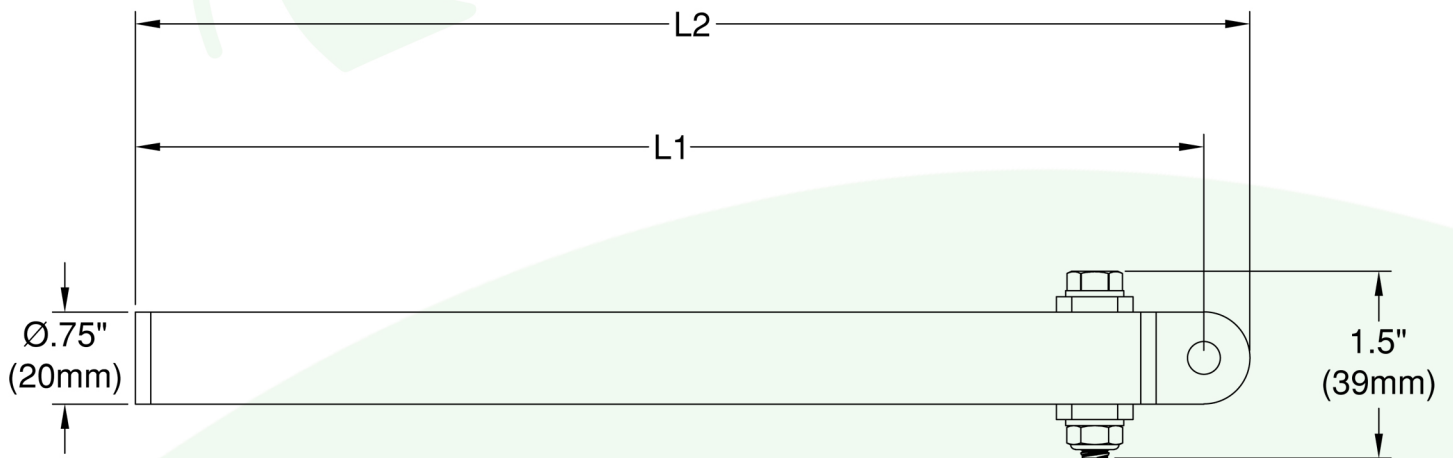

**END CLAMP**  
STAINLESS STEEL

Part #	Size	Weight	Dimensions	
			L	L2
LA00007	Short	0.3lb. (0.14kg)	8.2in. (209mm)	8.6in. (219mm)
LA00008	Medium	0.5lb. (0.23kg)	14.2in. (361mm)	14.6in. (371mm)
LA00009	Long	0.7lb. (0.32kg)	20.2in. (514mm)	20.6in. (524mm)

\*Dimensions and weights are approximate and subject to change without notice.