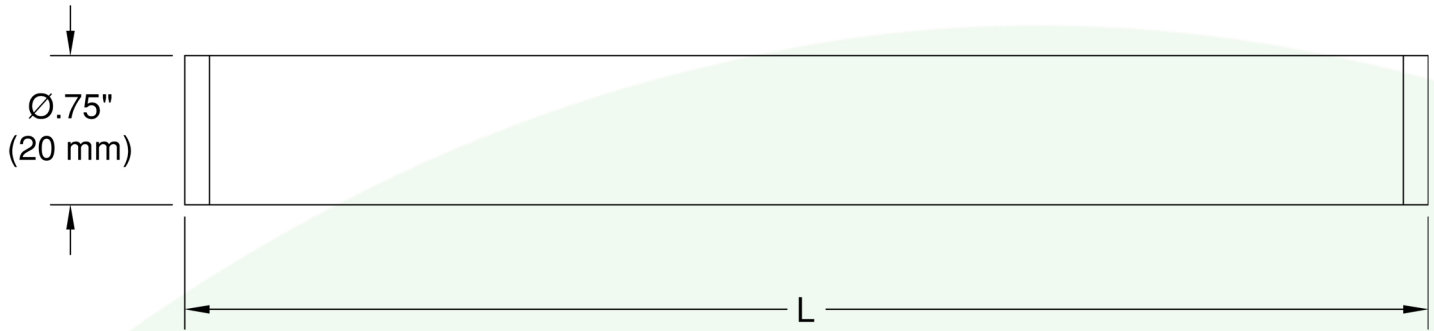

**SUPPORT
STAINLESS STEEL**

Part #	Size	Weight	L
LA00010	6"	0.2lb. (0.09kg)	6.3in. (160mm)
LA00014	9"	0.3lb. (0.14kg)	9.3in. (236mm)
LA00011	12"	0.4lb. (0.18kg)	12.3in. (313mm)
LA00012	18"	0.6lb. (0.27kg)	18.3in. (465mm)
LA00013	24"	0.8lb. (0.36kg)	24.3in. (618mm)

*Dimensions and weights are approximate and subject to change without notice.