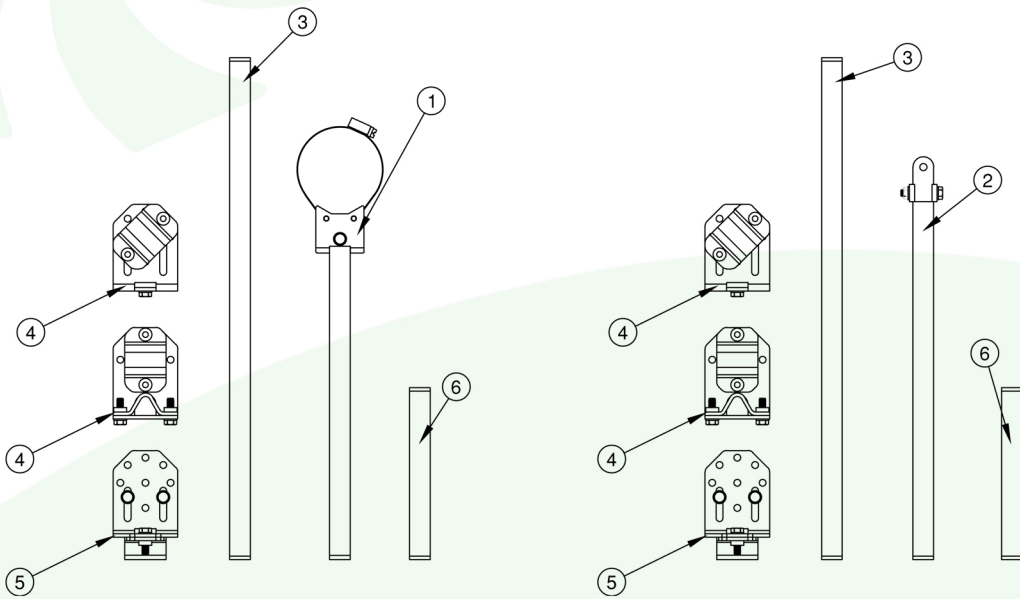

STANDARD AK/NB MOUNTING KIT

ITEM	PART #	DESCRIPTION	QTY.
1	LA00020	(USED FOR LA00016) MAXUM SS TUBE CLAMP A 3"-MEDIUM	1
1	LA00041	(USED FOR LA00053) MAXUM SS TUBE CLAMP A 2"-MEDIUM	1
2	LA00008	MAXUM SS END CLAMP-MEDIUM	1
3	LA00012	18" SUPPORT	2
4	LA00017	MAXUM SS MULTI CLAMP	4
5	LA00018	MAXUM SS MULTI CLAMP BASE	2
6	LA00010	6" SUPPORT TUBE	2

Part #	Type	Weight
LA00016	3"	7.4lb. (3.4kg)
LA00053	2"	7.4lb. (3.4kg)

*Dimensions and weights are approximate and subject to change without notice.