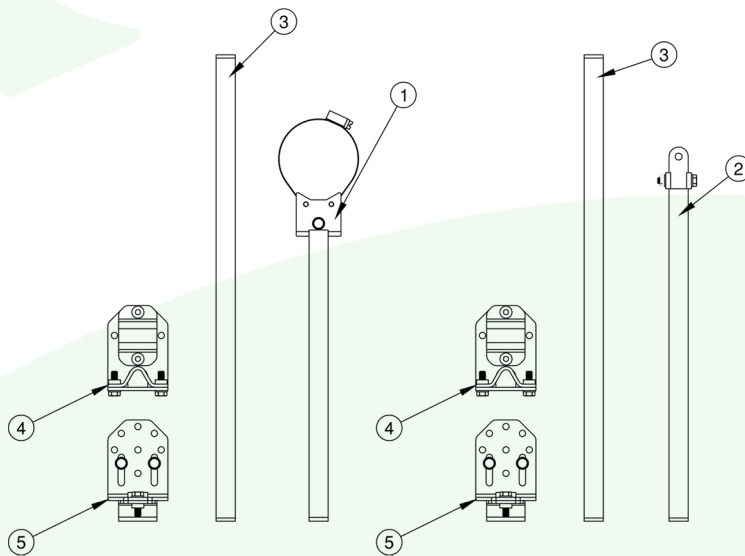

BASIC AK/NB MOUNTING KIT

ITEM	PART #	DESCRIPTION	QTY.
1	LA00020	(USED FOR LA00015) MAXUM SS TUBE CLAMP A 3"-MEDIUM	1
1	LA00041	(USED FOR LA00052) MAXUM SS TUBE CLAMP A 2"-MEDIUM	1
2	LA00008	MAXUM SS END CLAMP-MEDIUM	1
3	LA00012	18" SUPPORT	2
4	LA00017	MAXUM SS MULTI CLAMP	2
5	LA00018	MAXUM SS MULTI CLAMP BASE	2

Part #	Type	Weight
LA00015	3" Basic Mounting Kit	5.4lb. (2.5kg)
LA00052	2" Basic Mounting Kit	5.4lb. (2.5kg)

*Dimensions and weights are approximate and subject to change without notice.