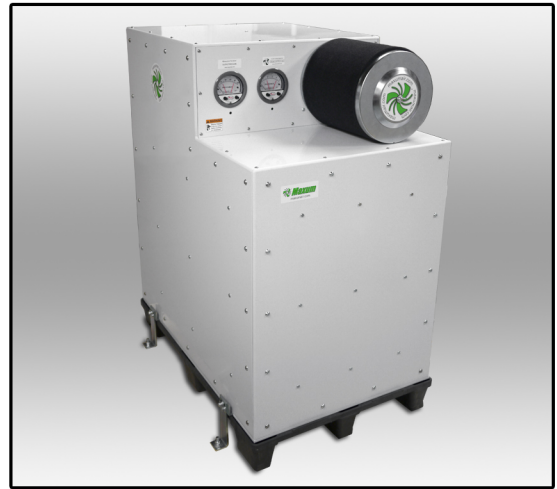

VERTICAL BLOWER ENCLOSURE (L07, L10, M15, M20)

Part #	Type	Weight
CAL07*B00**	L07	410lb. (186kg)
CAL10*B00**	L10	468lb. (213kg)
CAM15*B00**	M15	485lb. (220kg)
CAM20*B00**	M20	568lb. (258kg)

*Dimensions and weights are approximate and subject to change without notice.