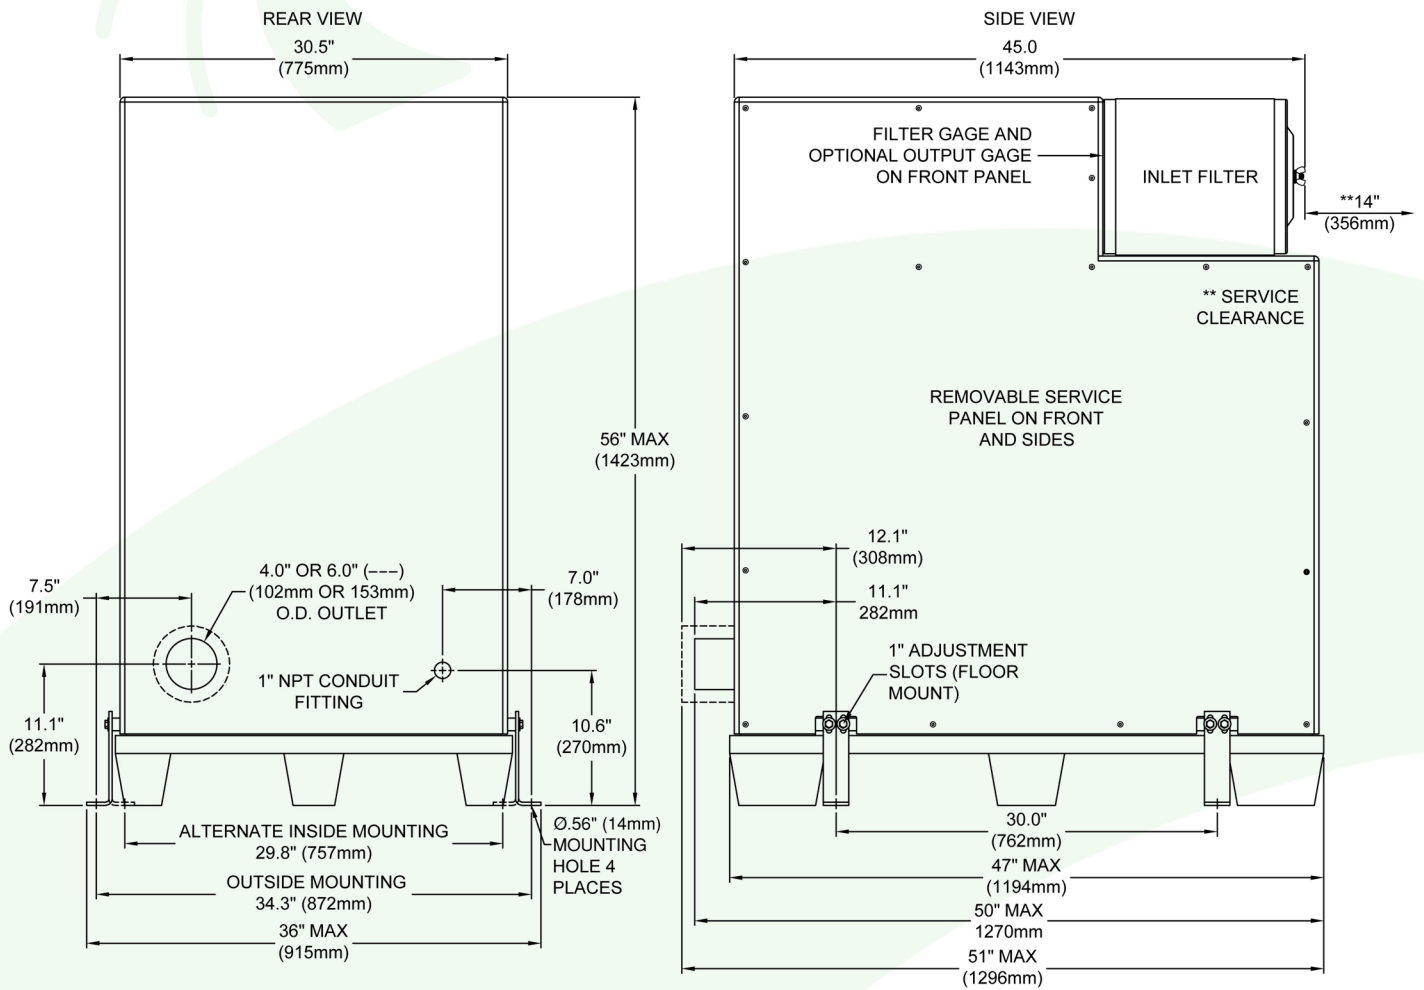

VERTICAL BLOWER ENCLOSURE (L07, L10, M15, M20)

Part #	Type	Weight
CAL07*B00**	L07	410lb. (186kg)
CAL10*B00**	L10	468lb. (213kg)
CAM15*B00**	M15	485lb. (220kg)
CAM20*B00**	M20	568lb. (258kg)

*Dimensions and weights are approximate and subject to change without notice.