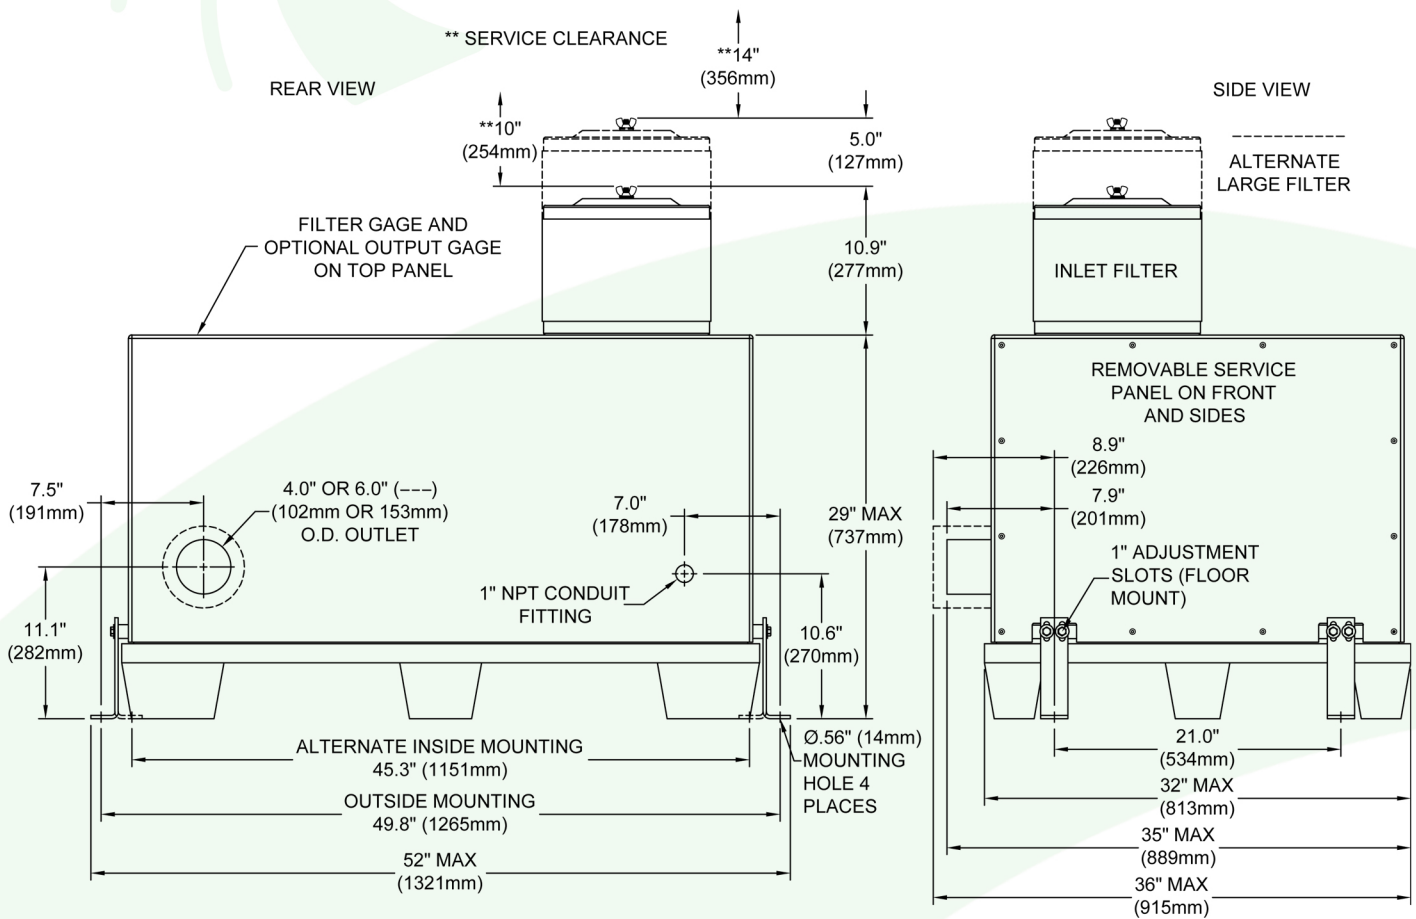

HORIZONTAL BLOWER ENCLOSURE (L07, L10, M15, M20)

Part #	Type	Weight
CAL07*B0H**	L07	333lb. (151kg)
CAL10*B0H**	L10	391lb. (178kg)
CAM15*B0H**	M15	408lb. (185kg)
CAM20*B0H**	M20	491lb. (223kg)

*Dimensions and weights are approximate and subject to change without notice.