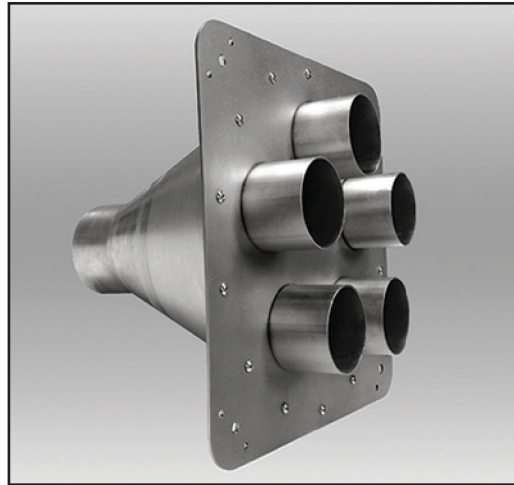

5-PORT MANIFOLD STAINLESS STEEL

Part #	Type	Weight	Dimensions		
			O.D.	L1	L2
PAM00003	5 Port	9.0lb. (4.1kg)	4.0in. (102mm)	13.0in. (331mm)	2.0in. (51mm)
PAM00007	5 Port	10.0lb. (4.6kg)	6.0in. (153mm)	12.0in. (305mm)	3.0in. (77mm)