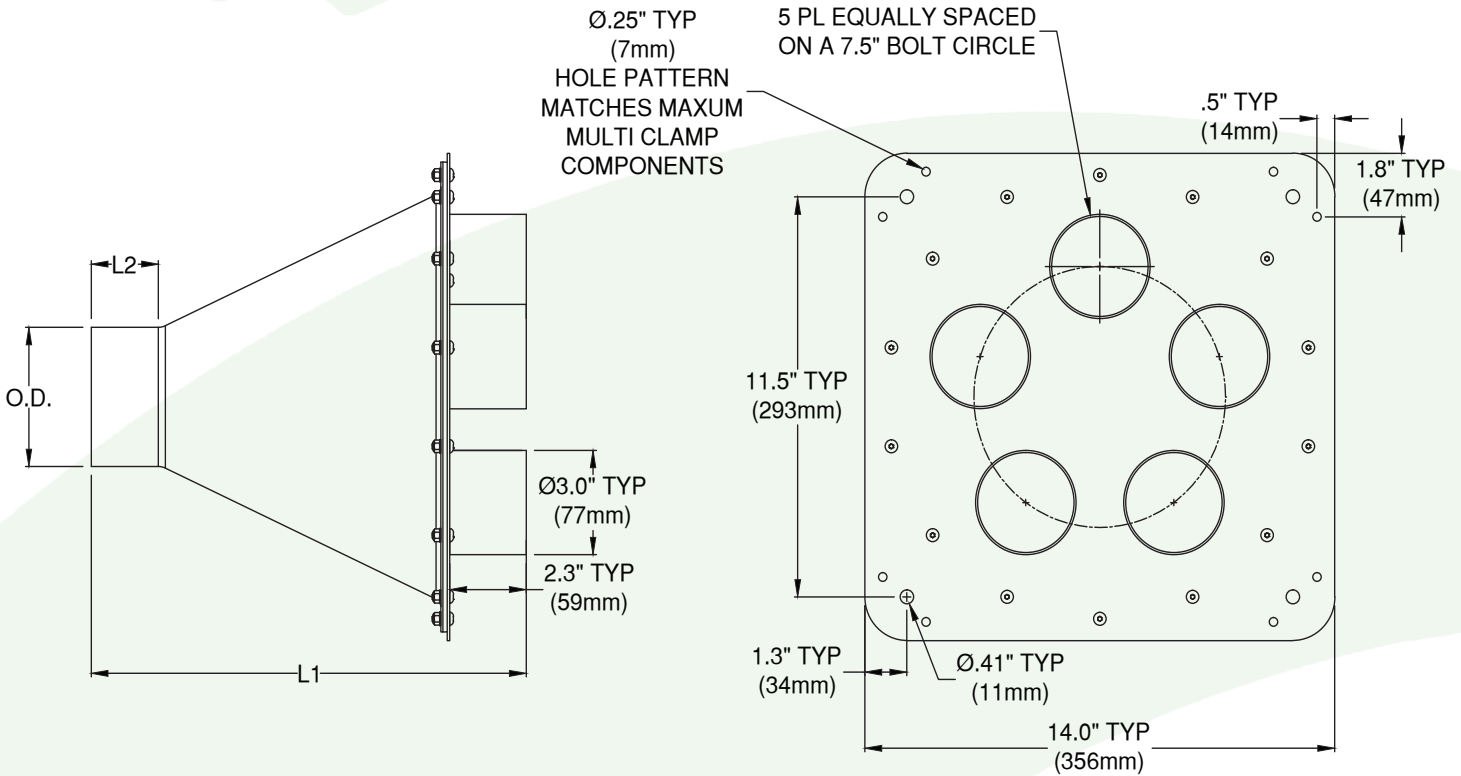

5-PORT MANIFOLD STAINLESS STEEL

Part #	Type	Weight	Dimensions		
			O.D.	L1	L2
PAM00003	5 Port	9.0lb. (4.1kg)	4.0in. (102mm)	13.0in. (331mm)	2.0in. (51mm)
PAM00007	5 Port	10.0lb. (4.6kg)	6.0in. (153mm)	12.0in. (305mm)	3.0in. (77mm)

*Dimensions and weights are approximate and subject to change without notice.