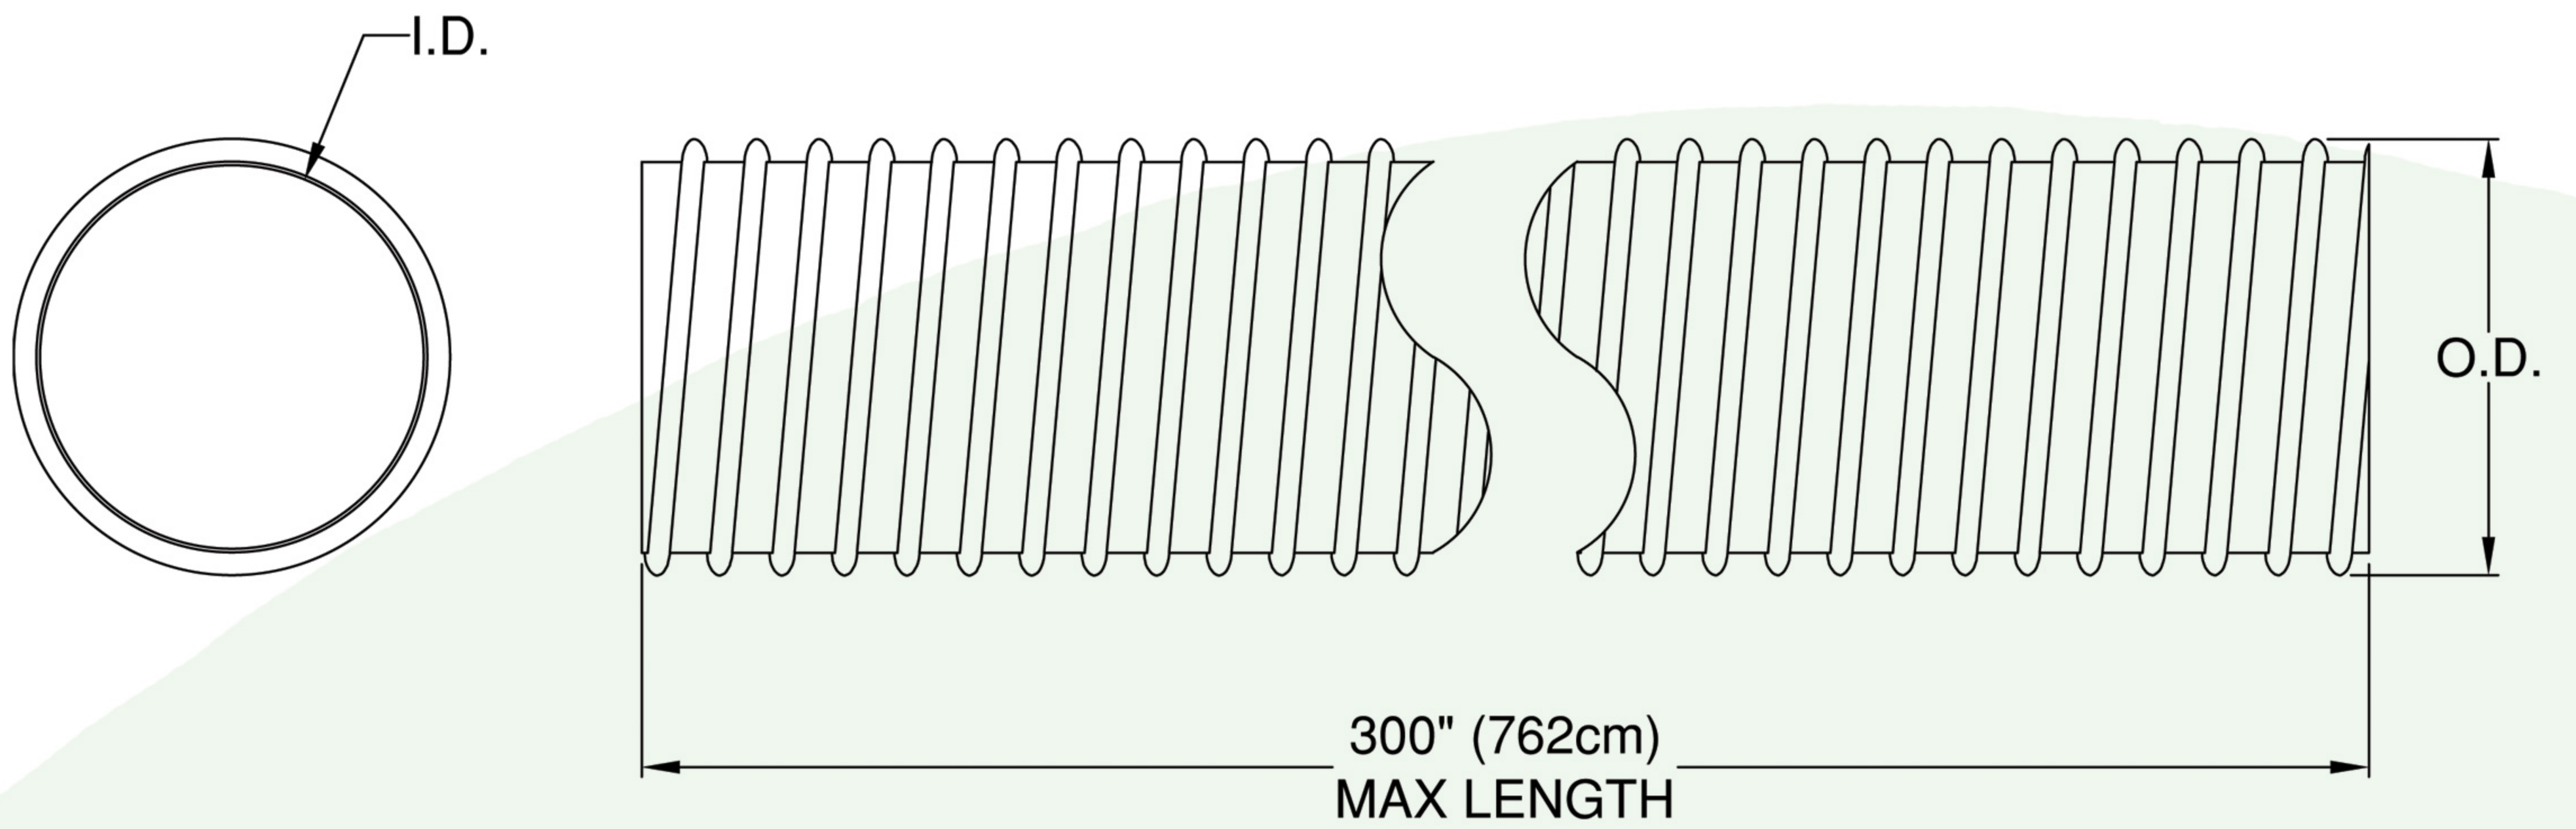

FLEX HOSE

Part #	Size	Weight	Dimensions		
			I.D.	O.D.	MAX LENGTH
HA00014	2"	0.3lb./ft. (0.5kg/m)	2.0in. (51mm)	2.5in. (64mm)	300in. (762cm)
HA00004	3"	0.5lb./ft. (0.8kg/m)	3.0in. (77mm)	3.6in. (92mm)	300in. (762cm)
HA00005	4"	0.7lb./ft. (1.1kg/m)	4.0in. (102mm)	4.6in. (117mm)	300in. (762cm)
HA00007	6"	1.0lb./ft. (1.5kg/m)	6.0in. (153mm)	6.6in. (168mm)	300in. (762cm)

*Dimensions and weights are approximate and subject to change without notice.