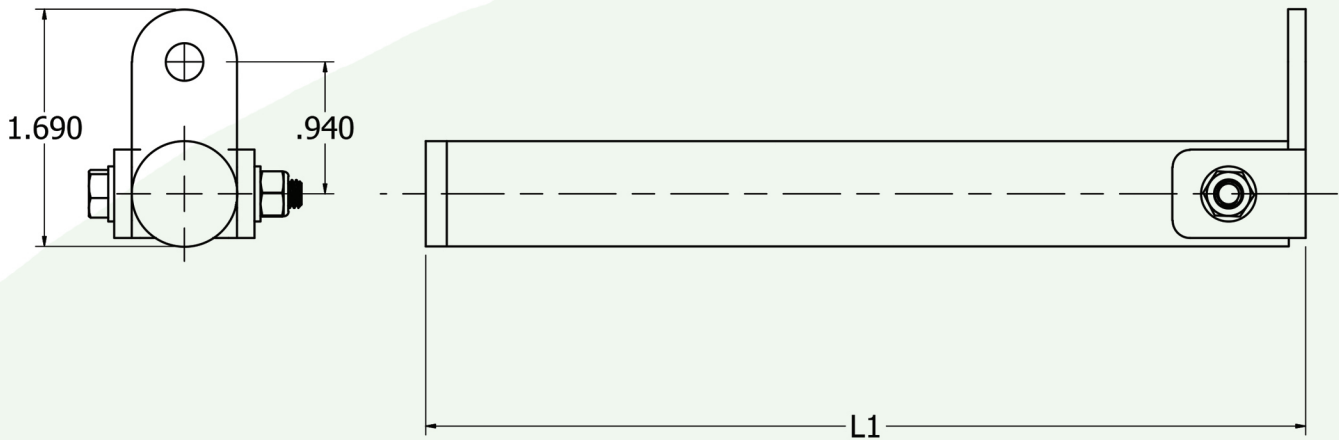

**END CLAMP B**  
**STAINLESS STEEL**

Part #	Size	Weight	Dimensions
			<b>L1</b>
LA00037	Short	0.3lb. (0.14kg)	6.27in. (159mm)
LA00038	Medium	0.5lb. (0.23kg)	12.27in. (312mm)
LA00039	Long	0.7lb. (0.32kg)	18.27in. (464mm)

\*Dimensions and weights are approximate and subject to change without notice.