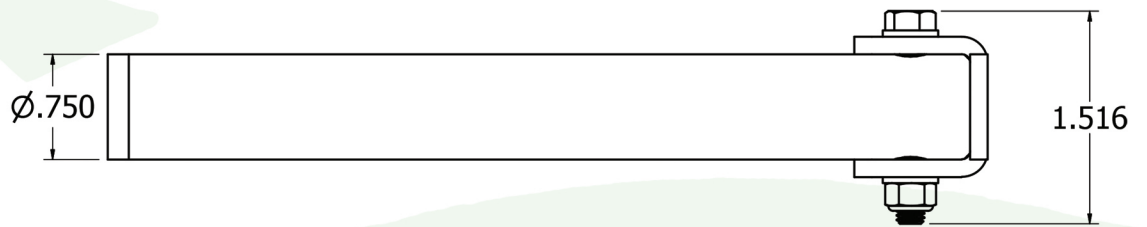

**END CLAMP B**  
**STAINLESS STEEL**

Part #	Size	Weight	Dimensions
			<b>L1</b>
LA00037	Short	0.3lb. (0.14kg)	6.27in. (159mm)
LA00038	Medium	0.5lb. (0.23kg)	12.27in. (312mm)
LA00039	Long	0.7lb. (0.32kg)	18.27in. (464mm)

\*Dimensions and weights are approximate and subject to change without notice.